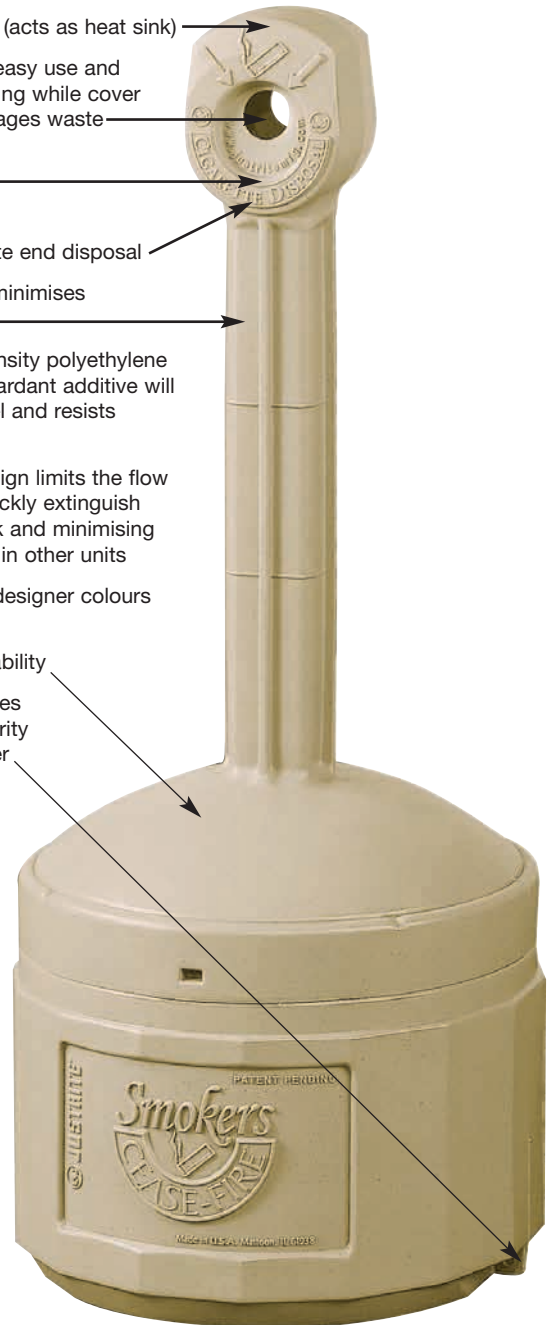

## Waste Containers FOR CIGARETTES

Pewter Grey 26800

**Ideal for entrances, lunch rooms and smoking areas.**

*So many superior features make this the product of choice!*

Large head dissipates heat (acts as heat sink)

A 38 mm opening permits easy use and promotes good housekeeping while cover keeps rain out and discourages waste from being dropped in

Extinguishing spot

Moulded-in graphics easily identify opening for cigarette end disposal

Large internal neck cavity minimises "clogging"

Low-maintenance, high-density polyethylene construction with flame-retardant additive will not rust, dent, crack or peel and resists fading

Innovative Cease-Fire® design limits the flow of oxygen to safely and quickly extinguish cigarettes, reducing fire risk and minimising the "chimney effect" found in other units

Attractive design in seven designer colours hides cigarette litter

Broad 419 mm base for stability

Moulded-in tie-down notches on both sides provide security from theft or severe weather

Patent: US 6,626,322 B1